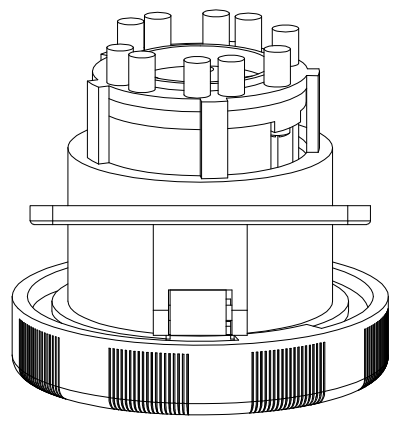

Diritti riservati All rights reserved

dimensions in mm	<b>PEW 32115 PI</b> bulkhead mounting housings, sockets, 3 poles + N + PE, 32A	Scale 1:2	
Date 18/05/17			
Sign. C. Mainini			