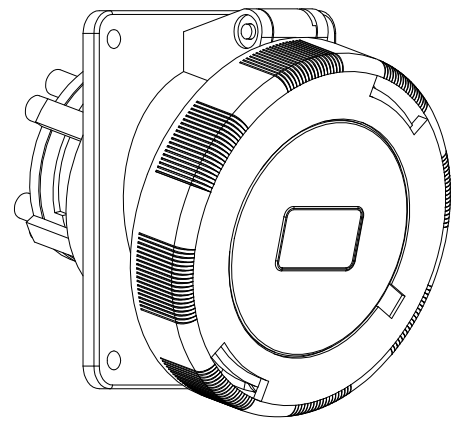

Diritti riservati All rights reserved

dimensions in mm	<b>PEW 32115 PI</b> bulkhead mounting housings, sockets, 3 poles + N + PE, 32A	Scale 1:2	
Date 18/05/17			
Sign. C. Mainini			