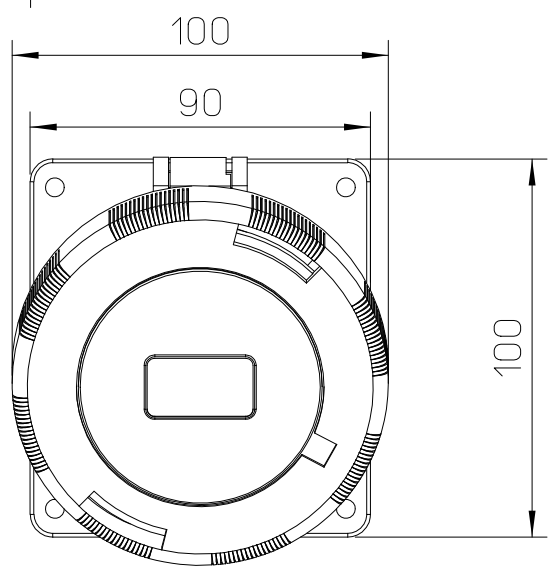

Diritti riservati All rights reserved

dimensions in mm	<b>PEW 32115 PI</b> bulkhead mounting housings, sockets, 3 poles + N + PE, 32A	Scale 1:2	
Date 18/05/17			
Sign. C. Mainini			