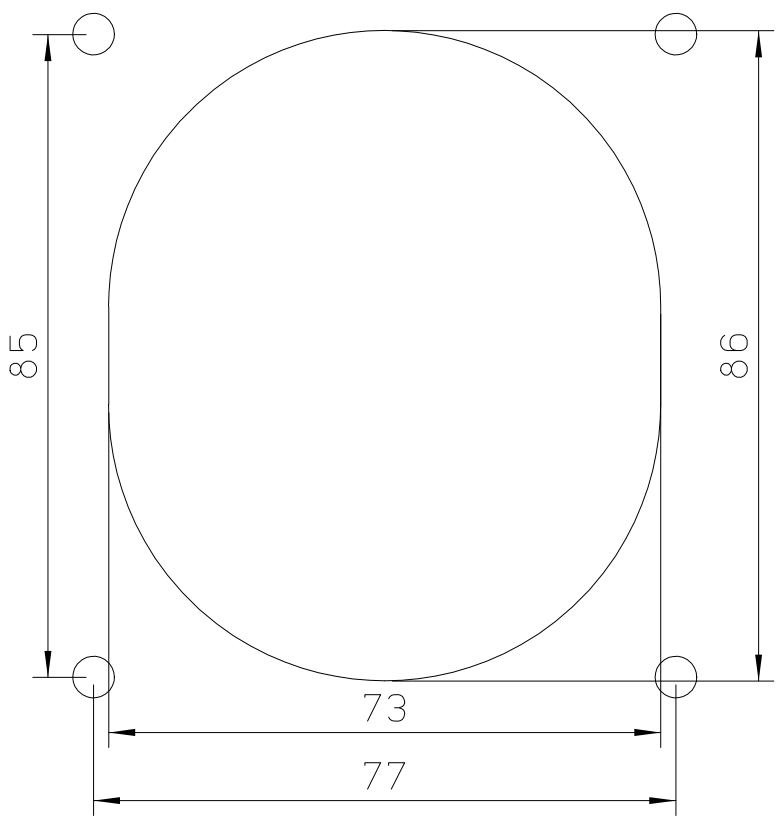

Diritti riservati All rights reserved

dimensions in mm	<b>PEW 32115 PI</b> bulkhead mounting housings, sockets, 3 poles + N + PE, 32A	Scale 1:2	
Date 18/05/17			
Sign. C. Mainini			