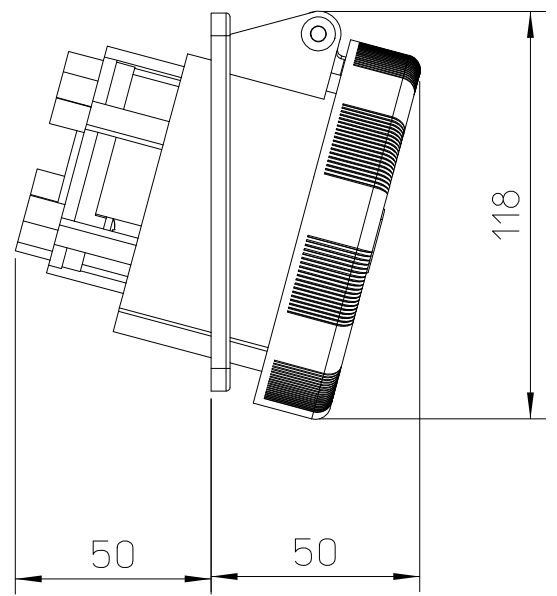

Diritti riservati All rights reserved

dimensions in mm	<b>PEW 32115 PI</b> bulkhead mounting housings, sockets, 3 poles + N + PE, 32A	Scale 1:2	
Date 18/05/17			
Sign. C. Mainini			